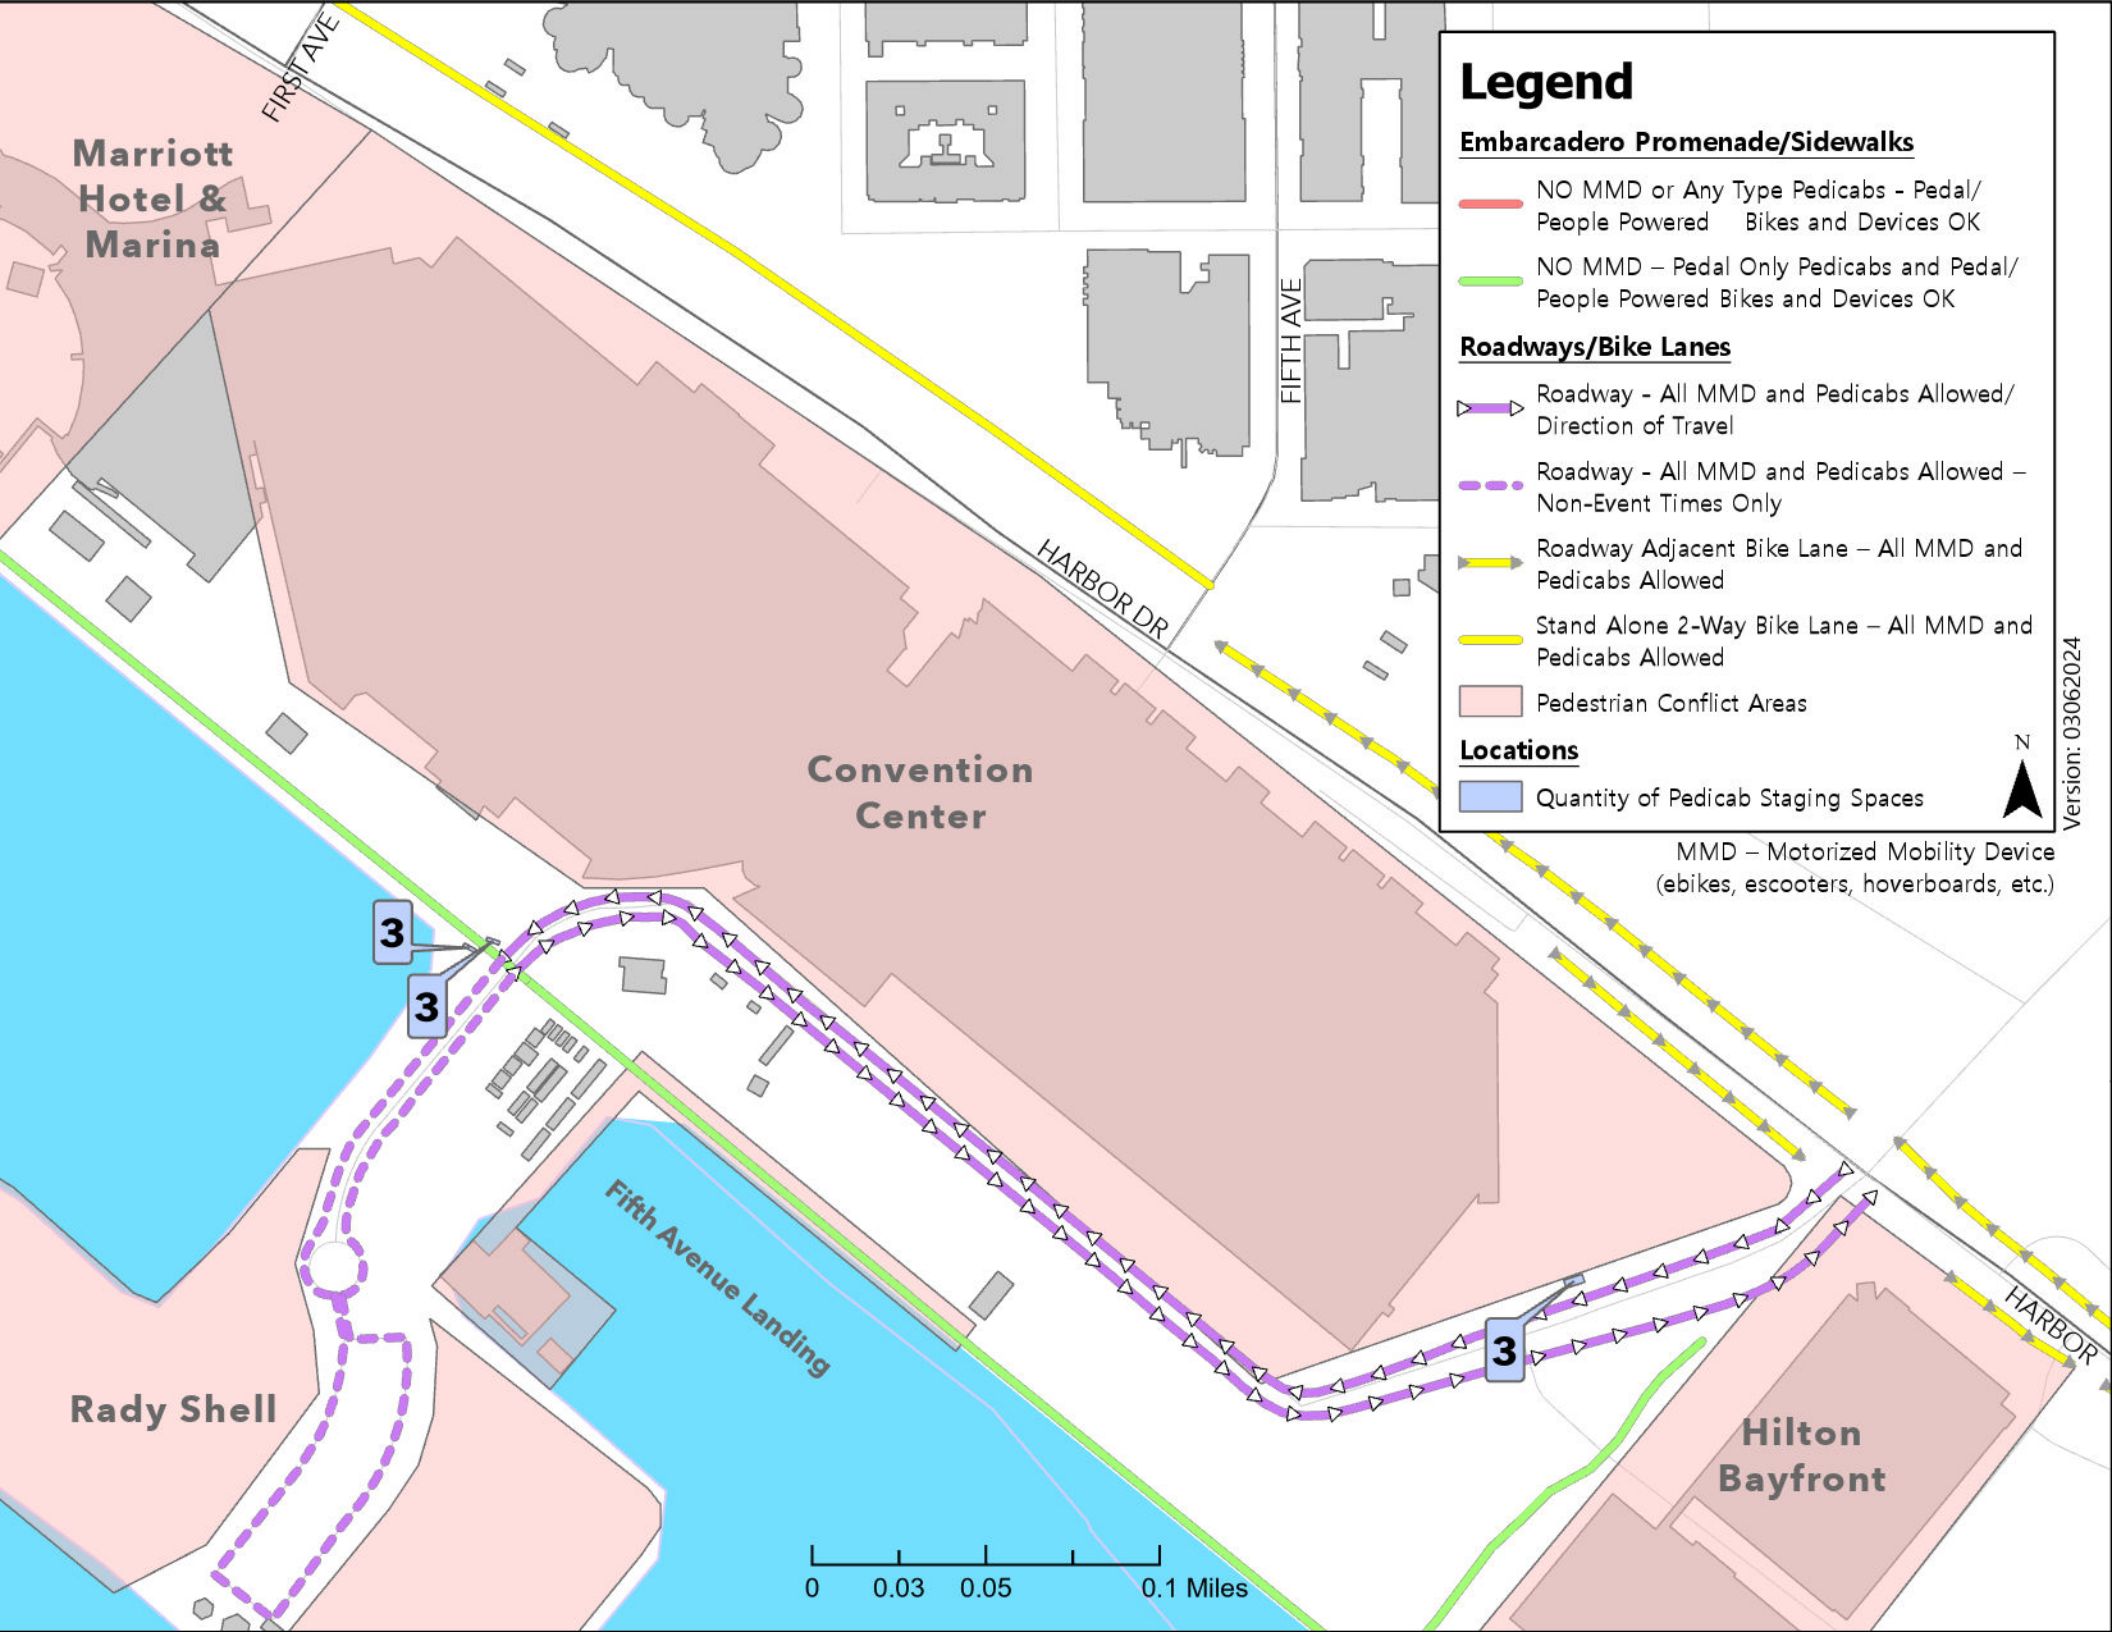

Seaport Village

Marriott Hotel & Marina

Convention Center

Embarcadero Marina Park North

Rady Shell

FIRST AVE

HARBOR DR

Legend

Pedestrian Conflict Areas

Locations

Quantity of Pedicab Staging Spaces

Version: 03062024

3

3

3

Legend

Locations

- Quantity of Pedicab Staging Spaces

MMD – Motorized Mobility Device (ebikes, scooters, hoverboards, etc.)

Version: 03062024

Marriott Hotel & Marina

Convention Center

Fifth Avenue Landing

Rady Shell