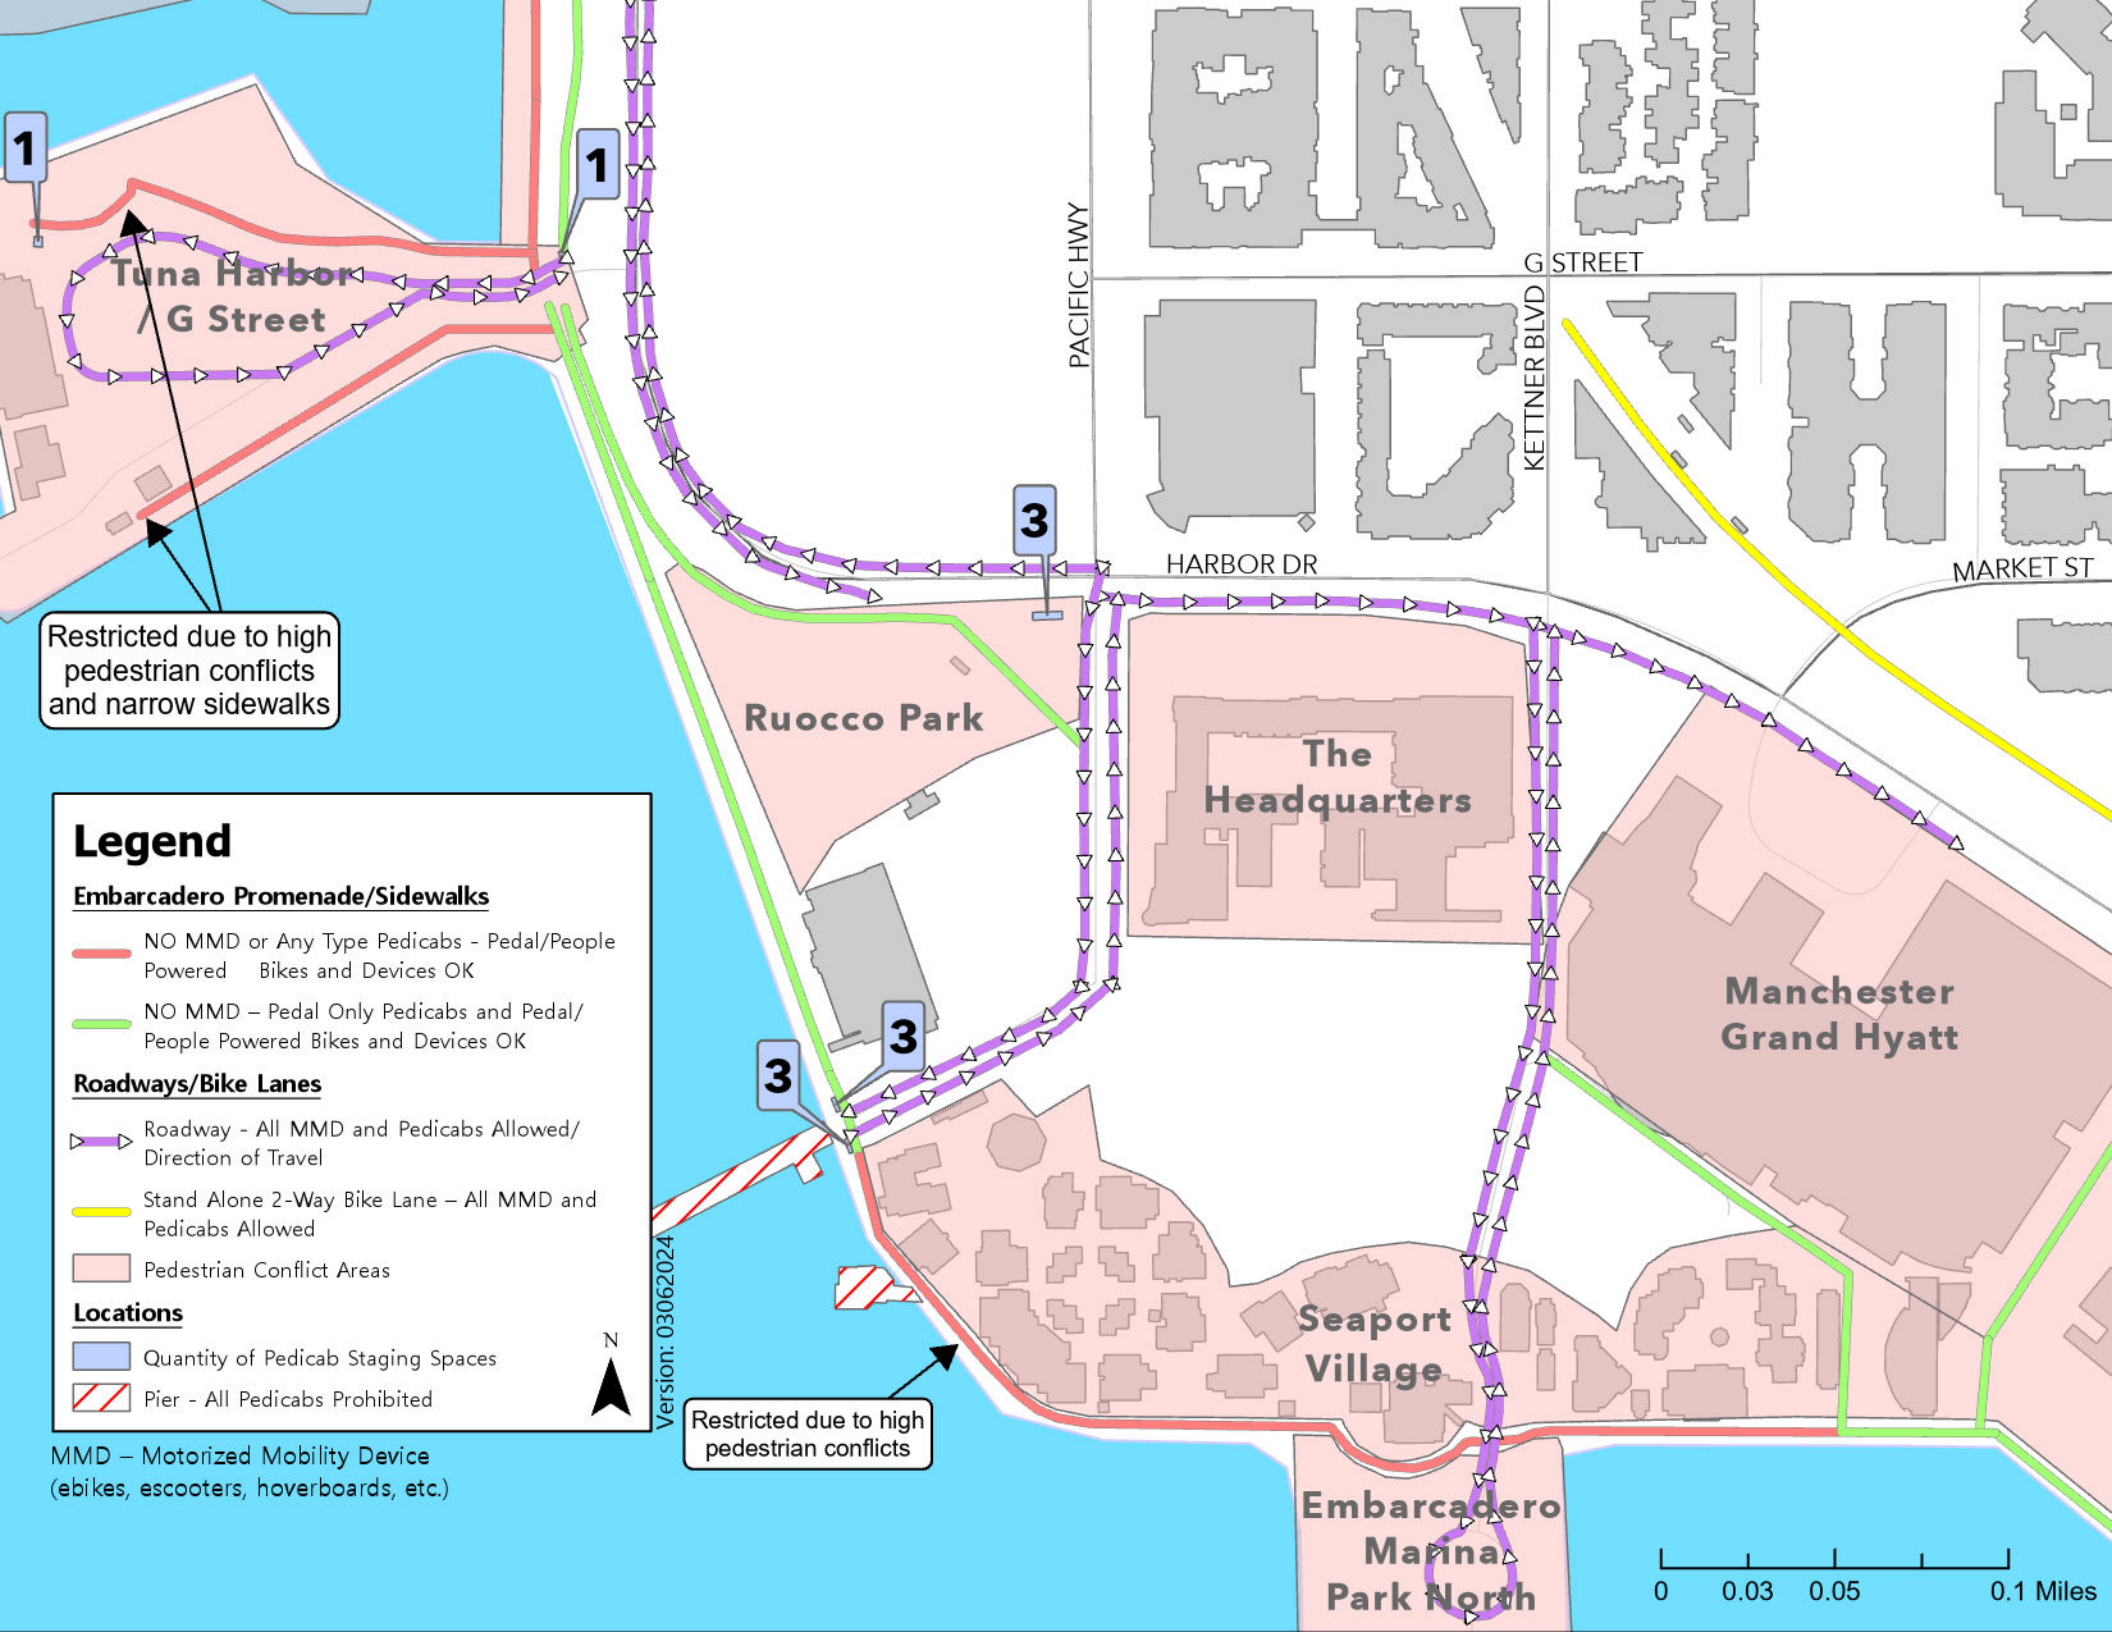

Restricted due to high pedestrian conflicts and narrow sidewalks

Restricted due to high pedestrian conflicts

Legend

Embarcadero Promenade/Sidewalks

- NO MMD or Any Type Pedicabs - Pedal/People Powered Bikes and Devices OK
- NO MMD - Pedal Only Pedicabs and Pedal/People Powered Bikes and Devices OK

Roadways/Bike Lanes

- Roadway - All MMD and Pedicabs Allowed/Direction of Travel
- Stand Alone 2-Way Bike Lane - All MMD and Pedicabs Allowed
- Pedestrian Conflict Areas

Locations

- Quantity of Pedicab Staging Spaces
- Pier - All Pedicabs Prohibited

MMD - Motorized Mobility Device (ebikes, scooters, hoverboards, etc.)

Version: 03062024