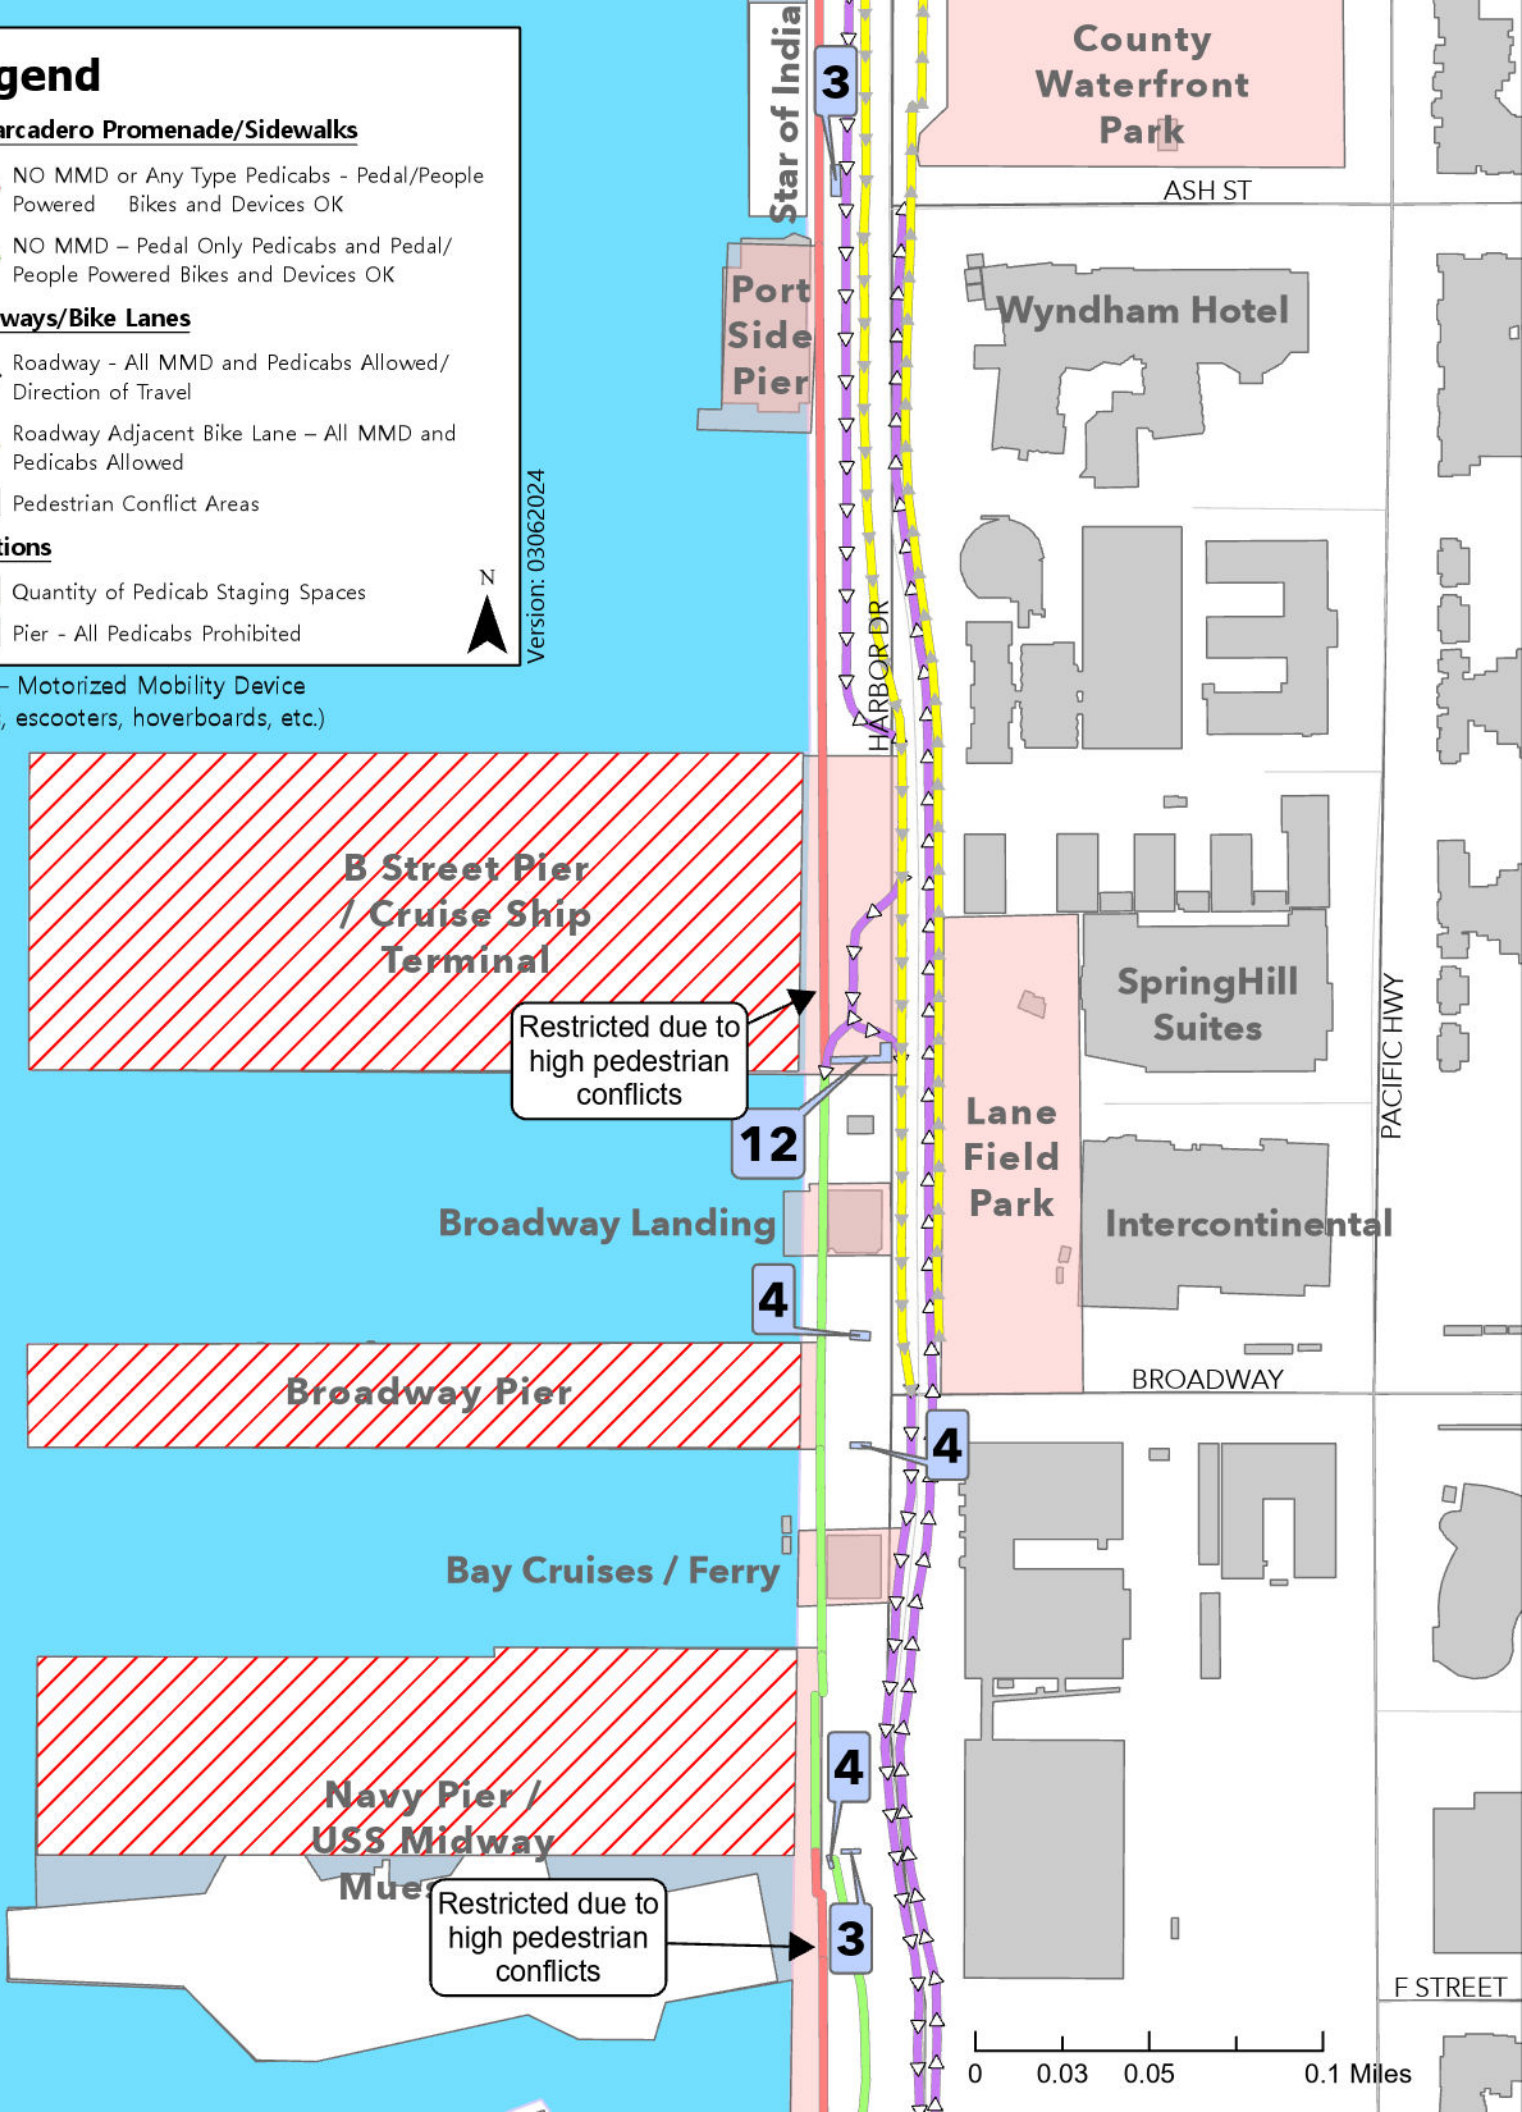

Legend

Embarcadero Promenade/Sidewalks

- NO MMD or Any Type Pedicabs - Pedal/People Powered Bikes and Devices OK
- NO MMD - Pedal Only Pedicabs and Pedal/People Powered Bikes and Devices OK

Roadways/Bike Lanes

- Roadway - All MMD and Pedicabs Allowed/Direction of Travel
- Roadway Adjacent Bike Lane - All MMD and Pedicabs Allowed
- Pedestrian Conflict Areas

Locations

- Quantity of Pedicab Staging Spaces
- Pier - All Pedicabs Prohibited

Version: 03062024

MMD - Motorized Mobility Device
(ebikes, scooters, hoverboards, etc.)