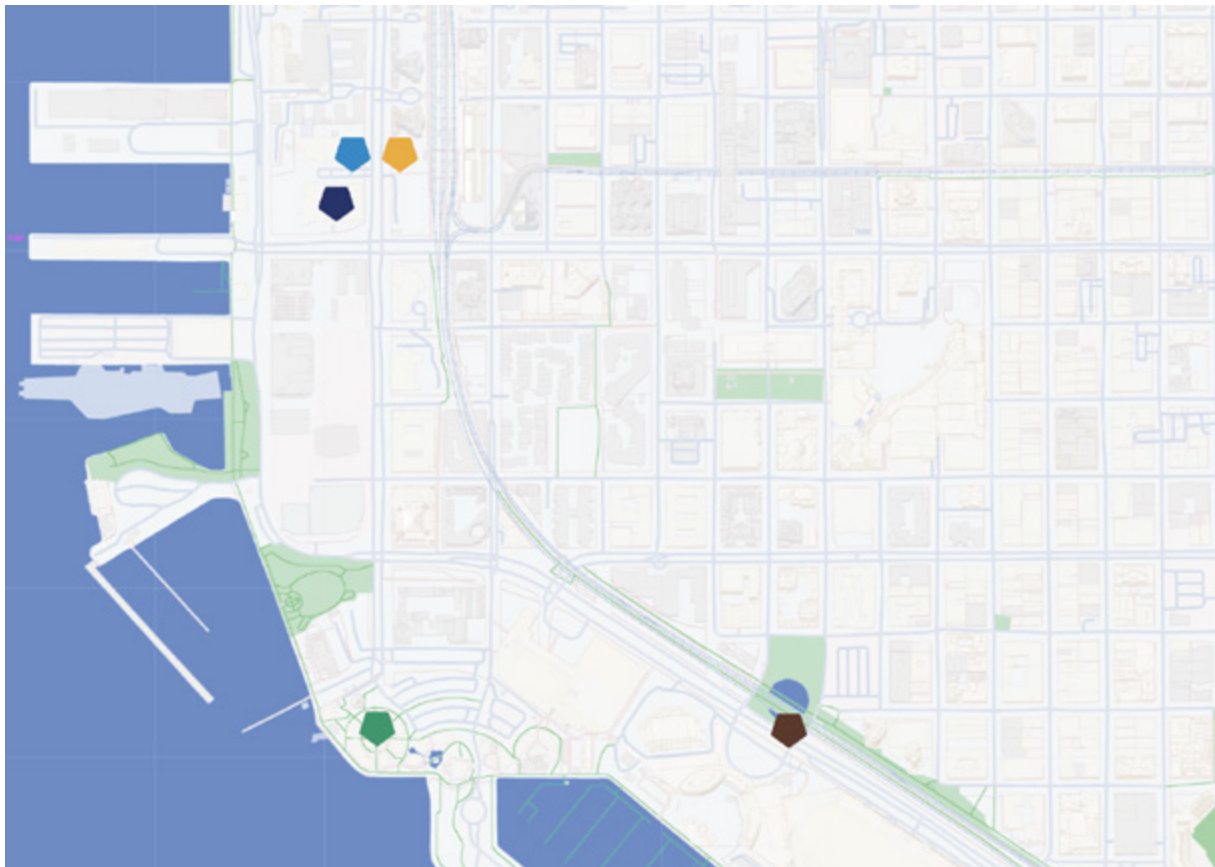

# CAREER FAIR PARKING, BUS, AND TROLLEY INFORMATION

Friday, April 7, 2023 at 10a.m. - 3p.m.

Whether you are driving or taking the San Diego Metropolitan Transit System (MTS) bus or trolley, we want to help make the ride smooth. Here are your directions to get to the People of the Port Career Fair.

## Parking Information

Here are a few areas a short distance away from the InterContinental San Diego.

	<b>InterContinental San Diego Parking</b>	<b>San Diego Bayfront Parking</b>	<b>Manchester Bosa</b>	<b>Seaport Village Parking</b>	<b>San Diego Convention Center</b>
<b>Address</b>	901 Bayfront Court San Diego, CA 92101	710 Bayfront Court San Diego, CA 92101	1109 Pacific Highway San Diego, CA 92101	849 W Harbor Drive San Diego, CA 92101	111 W Harbor Drive San Diego, CA 92101
<b>Parking Rates</b>	<ul style="list-style-type: none"> <li>• \$2.25 Electric Vehicle charging rate/hour(s)</li> <li>• \$42 self-parking for the day</li> <li>• \$60 valet for the day</li> </ul>	<ul style="list-style-type: none"> <li>• \$10 up to 1 hour(s)</li> <li>• \$20 up to 2 hour(s)</li> <li>• \$35 daily maximum</li> </ul>	<ul style="list-style-type: none"> <li>• \$8 up to 2 hour(s)</li> <li>• \$15 up to 10 hour(s)</li> <li>• \$20 up to 24 hour(s)</li> </ul>	<ul style="list-style-type: none"> <li>• \$10 up to 1 hour(s)</li> <li>• \$20 up to 2 hour(s)</li> <li>• \$32 daily maximum</li> </ul>	<ul style="list-style-type: none"> <li>• \$10 up to 1 hour(s)</li> <li>• \$20 up to 2 hour(s)</li> <li>• \$35 daily maximum</li> </ul>